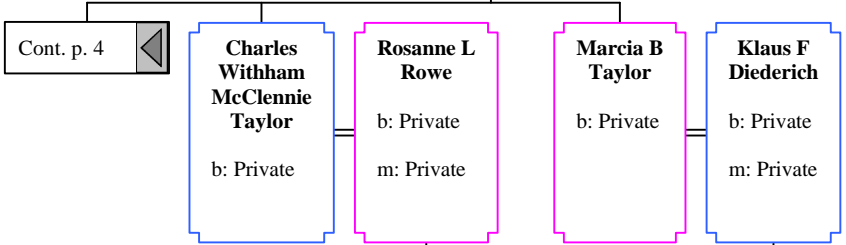

Descendants of Francois Beaulieu (9 of 31)

Luella Sophia Kieger b: 23 Dec 1913 Ramsey County, MN d: 30 Aug 2001 Seattle, King, WA	Walton Robert Lawson Taylor, Jr. b: 30 Jan 1916 Norfolk, Virginia m: 03 Jul 1939 Kansas City, Jackson, MO d: 11 Aug 2006 Seattle, King, WA

2nd Great-Grandchildren

3rd Great-Grandchildren