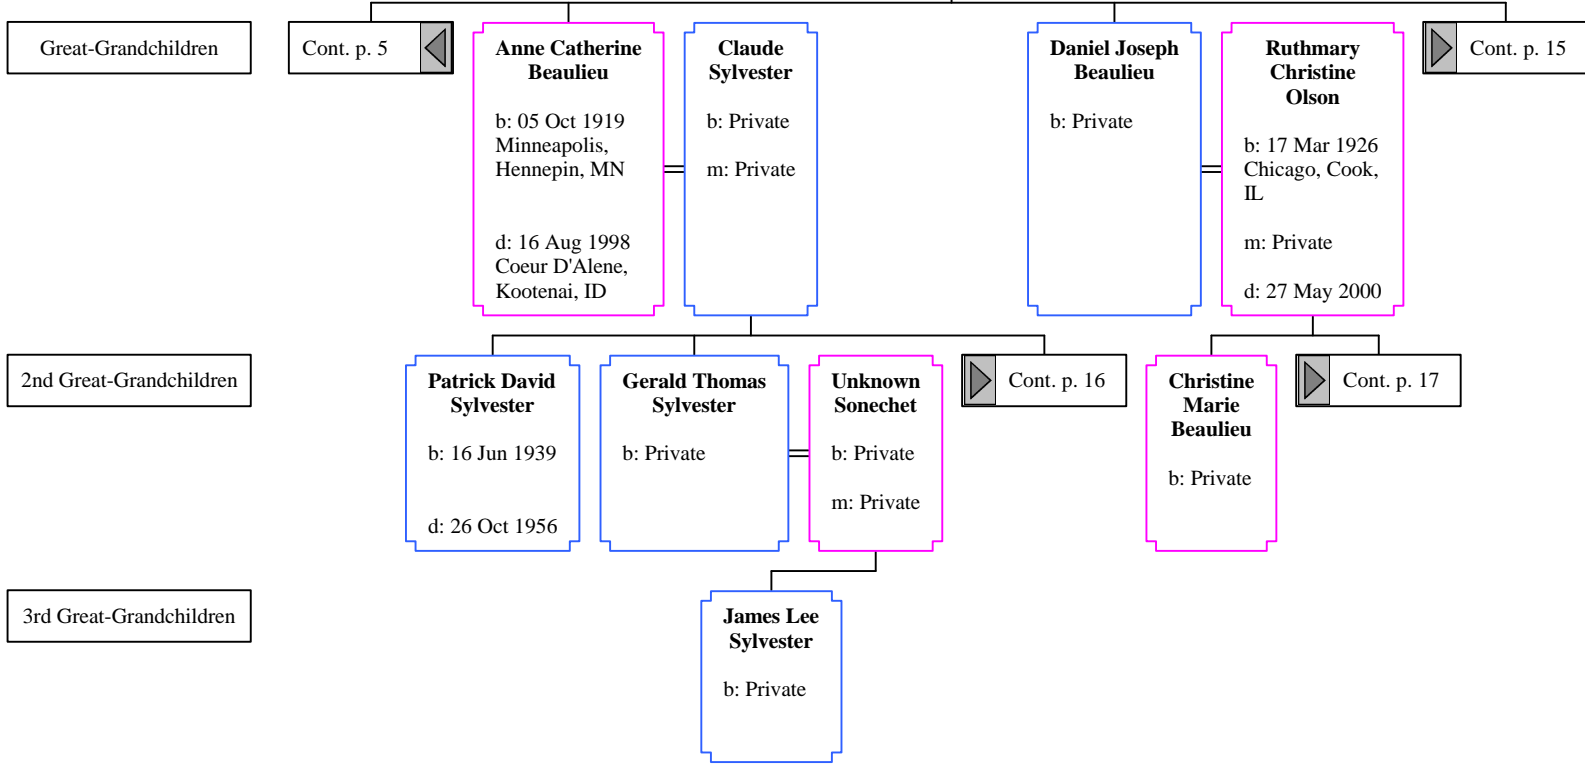

Descendants of Francois Beaulieu (12 of 31)

Henry Paul (Leopold) Beaulieu b: 14 May 1882 Rice Lake, Barron, WI d: 17 Jul 1964 Spokane, Spokane, WA	Josephine Catherine Anderson b: 21 Mar 1892 Moorhead, Clay, MN m: 21 Sep 1909 Sandpoint, Bonner, ID d: 08 Jun 1970 Spokane, Spokane, WA