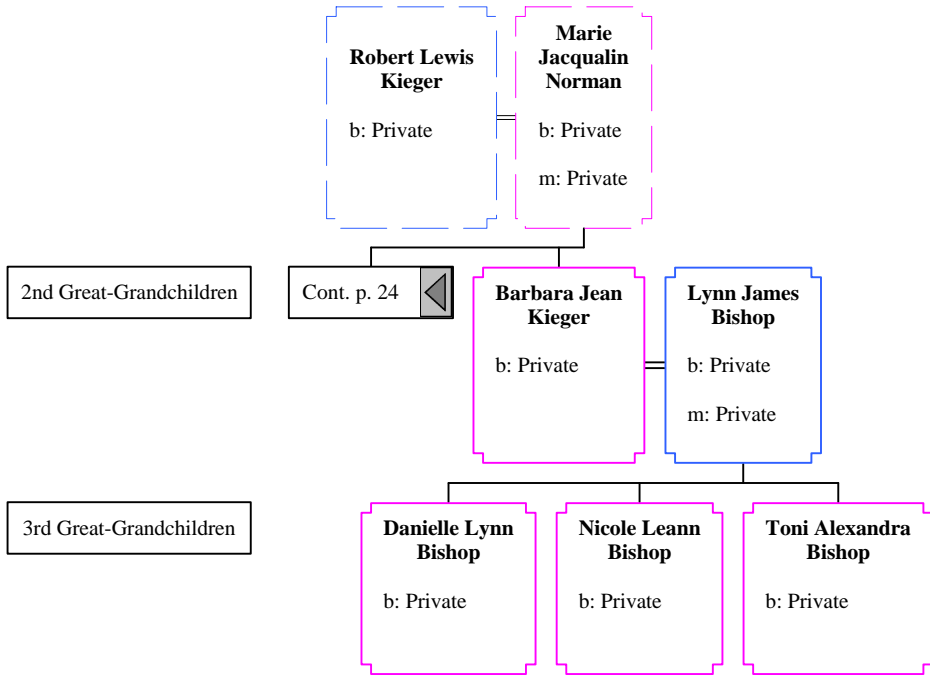

Descendants of Francois Beaulieu (30 of 31)