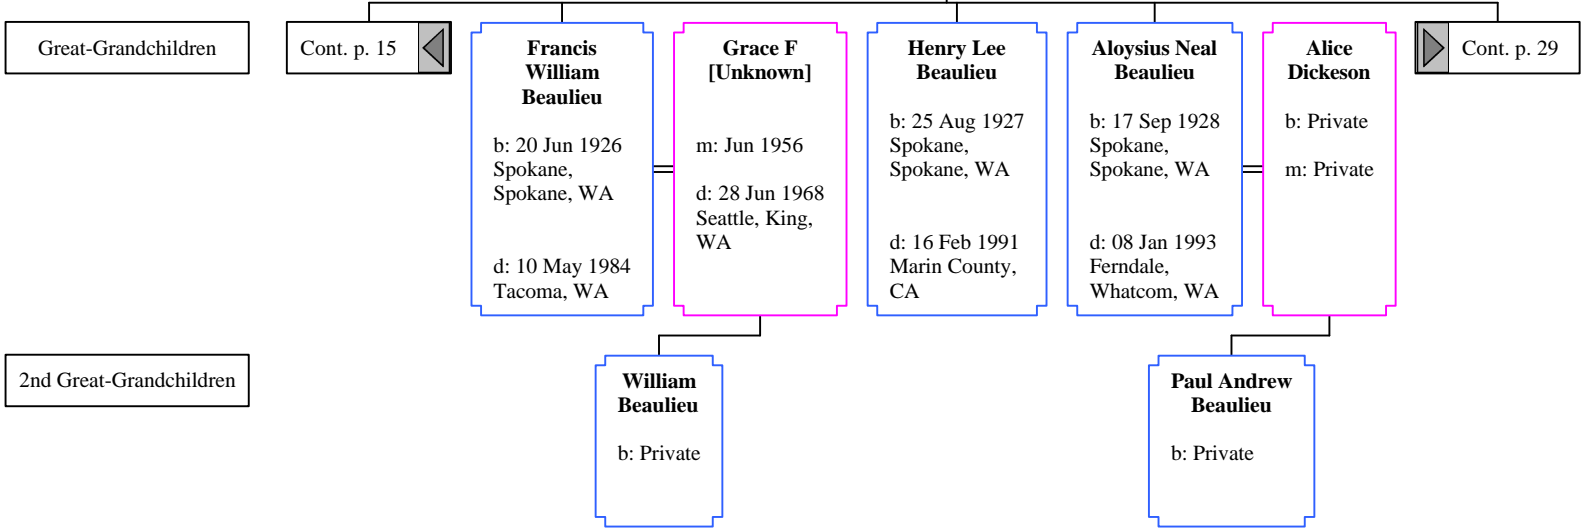

Descendants of Francois Beaulieu (23 of 31)

**Henry Paul
(Leopold)
Beaulieu**
b: 14 May 1882
Rice Lake,
Barron, WI
d: 17 Jul 1964
Spokane,
Spokane, WA

**Josephine
Catherine
Anderson**
b: 21 Mar 1892
Moorhead, Clay,
MN
m: 21 Sep 1909
Sandpoint,
Bonner, ID
d: 08 Jun 1970
Spokane,
Spokane, WA