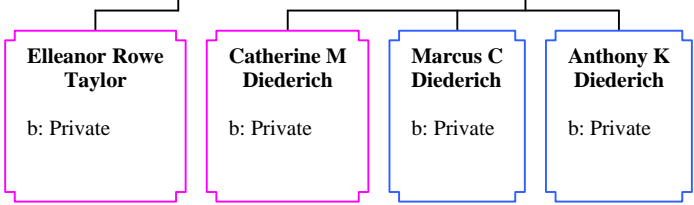

Descendants of Francois Beaulieu (9 of 31)

Luella Sophia Kieger b: 23 Dec 1913 Ramsey County, MN d: 30 Aug 2001 Seattle, King, WA	Walton Robert Lawson Taylor, Jr. b: 30 Jan 1916 Norfolk, Virginia m: 03 Jul 1939 Kansas City, Jackson, MO d: 11 Aug 2006 Seattle, King, WA

2nd Great-Grandchildren

3rd Great-Grandchildren