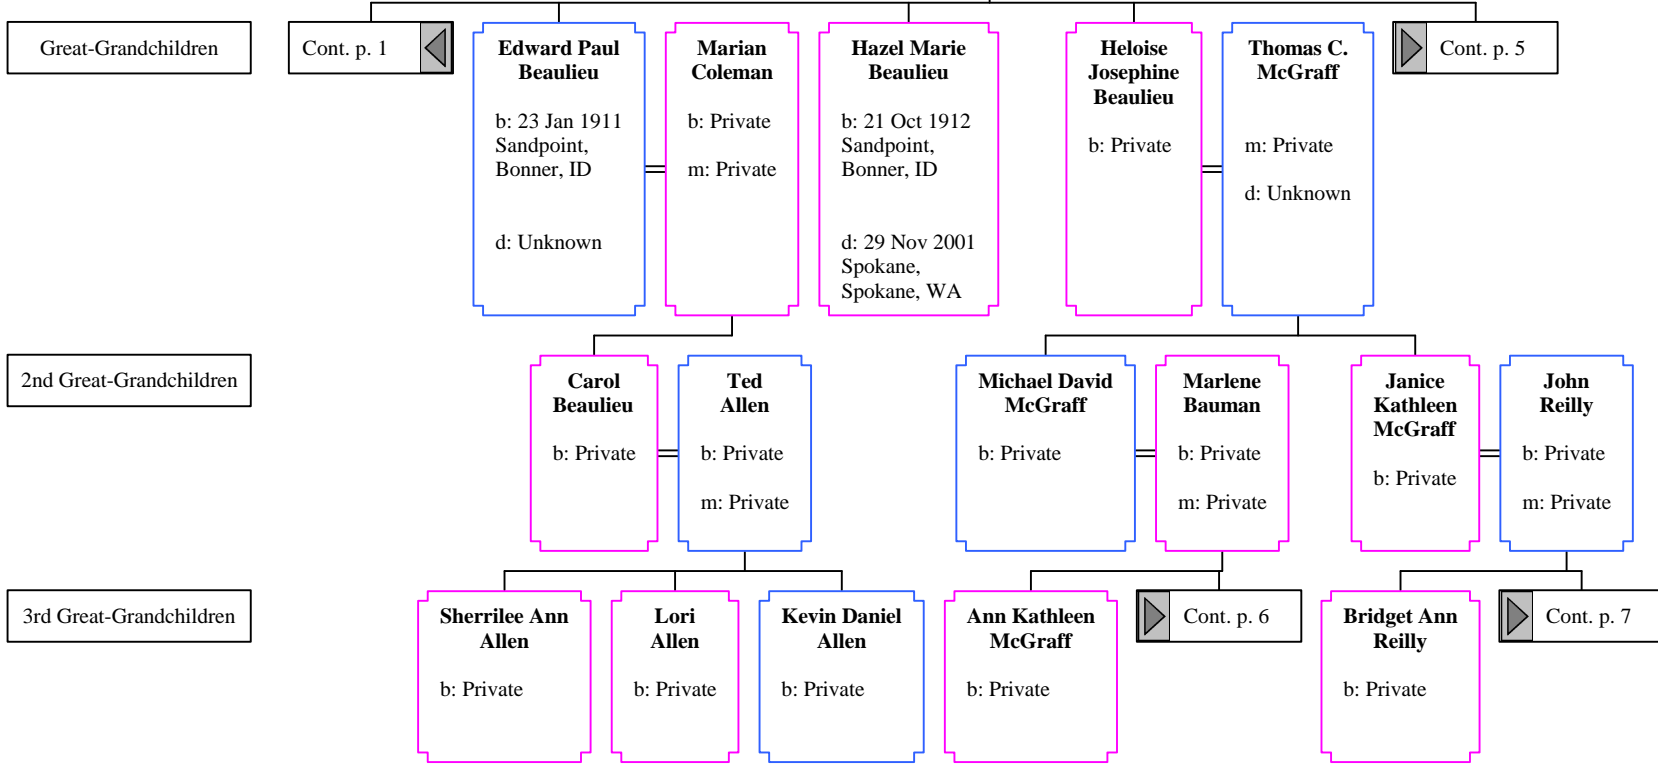

Descendants of Francois Beaulieu (3 of 31)

Henry Paul (Leopold) Beaulieu b: 14 May 1882 Rice Lake, Barron, WI d: 17 Jul 1964 Spokane, Spokane, WA	Josephine Catherine Anderson b: 21 Mar 1892 Moorhead, Clay, MN m: 21 Sep 1909 Sandpoint, Bonner, ID d: 08 Jun 1970 Spokane, Spokane, WA