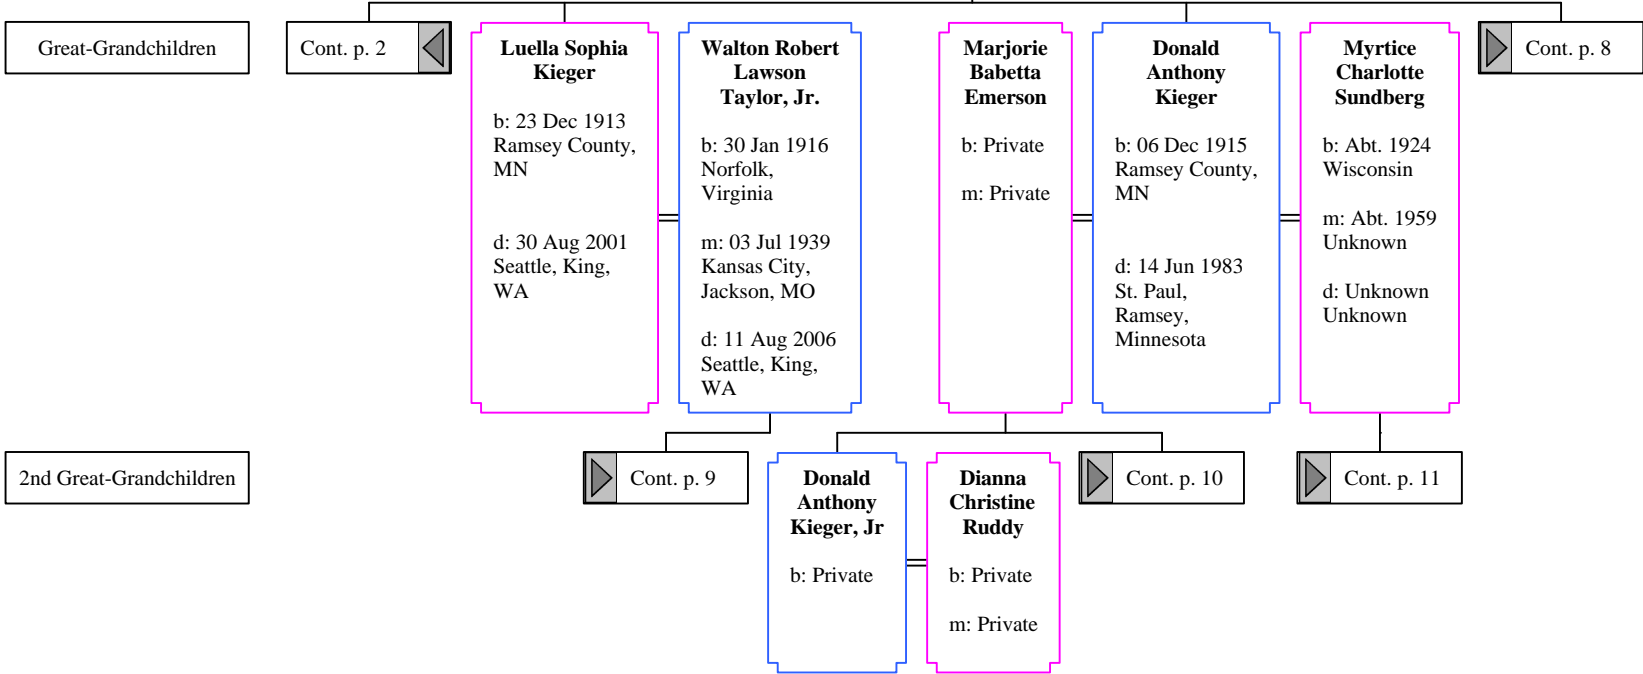

Cont. p. 4

*Descendants of Francois Beaulieu (3 of 31)*

<p><b>Henry Paul (Leopold) Beaulieu</b>                  b: 14 May 1882                  Rice Lake,                  Barron, WI                    d: 17 Jul 1964                  Spokane,                  Spokane, WA</p>	<p><b>Josephine Catherine Anderson</b>                  b: 21 Mar 1892                  Moorhead, Clay,                  MN                    m: 21 Sep 1909                  Sandpoint,                  Bonner, ID                    d: 08 Jun 1970                  Spokane,                  Spokane, WA</p>
--	--

*Descendants of Francois Beaulieu (4 of 31)*

<p><b>Hazel Marie Beaulieu</b></p> <p>b: 18 Feb 1892 Wisconsin</p> <p>d: 25 Feb 1965 St. Paul, Ramsey, MN</p>	<p><b>Louis Charles Kieger</b></p> <p>b: 05 Sep 1889 St. Paul, Ramsey, Minnesota</p> <p>m: Unknown Unknown</p> <p>d: 01 Dec 1971 St. Paul, Ramsey, Minnesota</p>
---	--