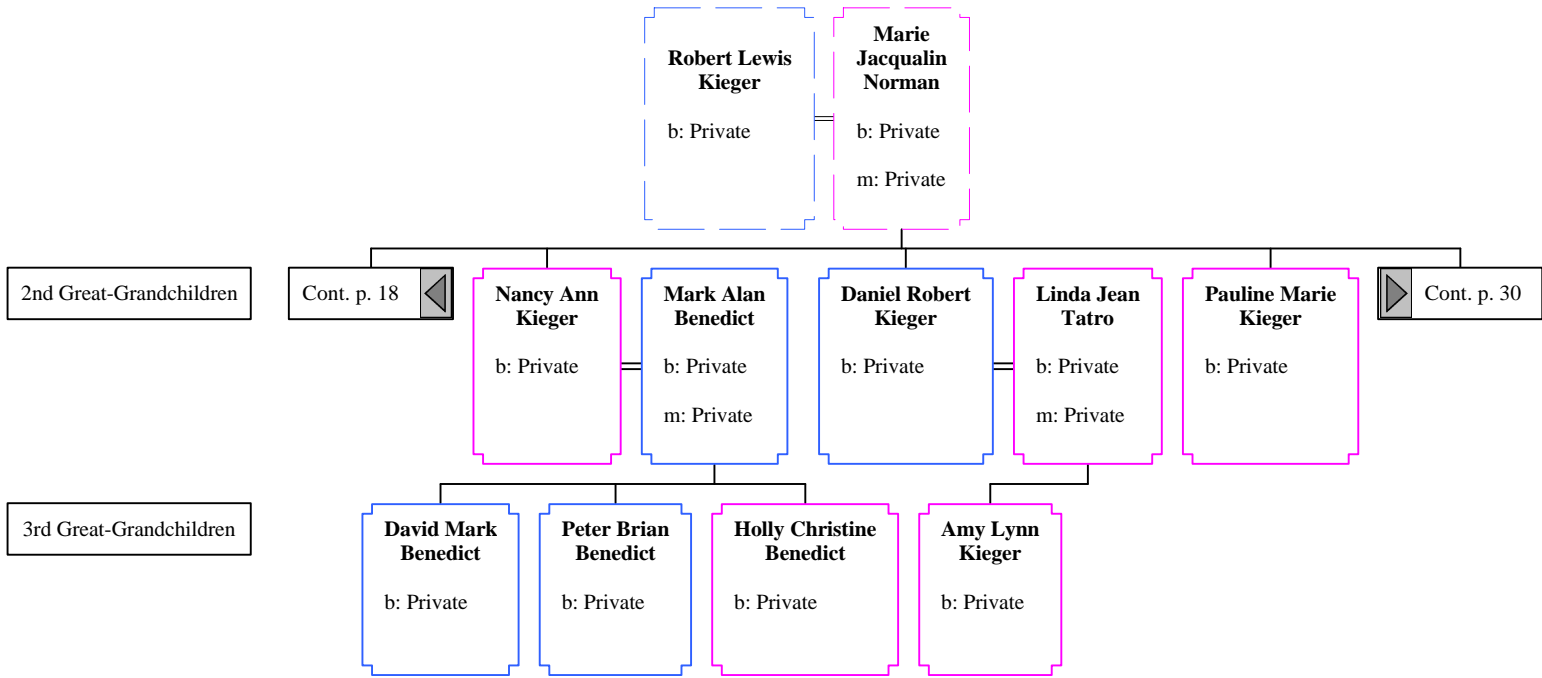

Descendants of Francois Beaulieu (24 of 31)