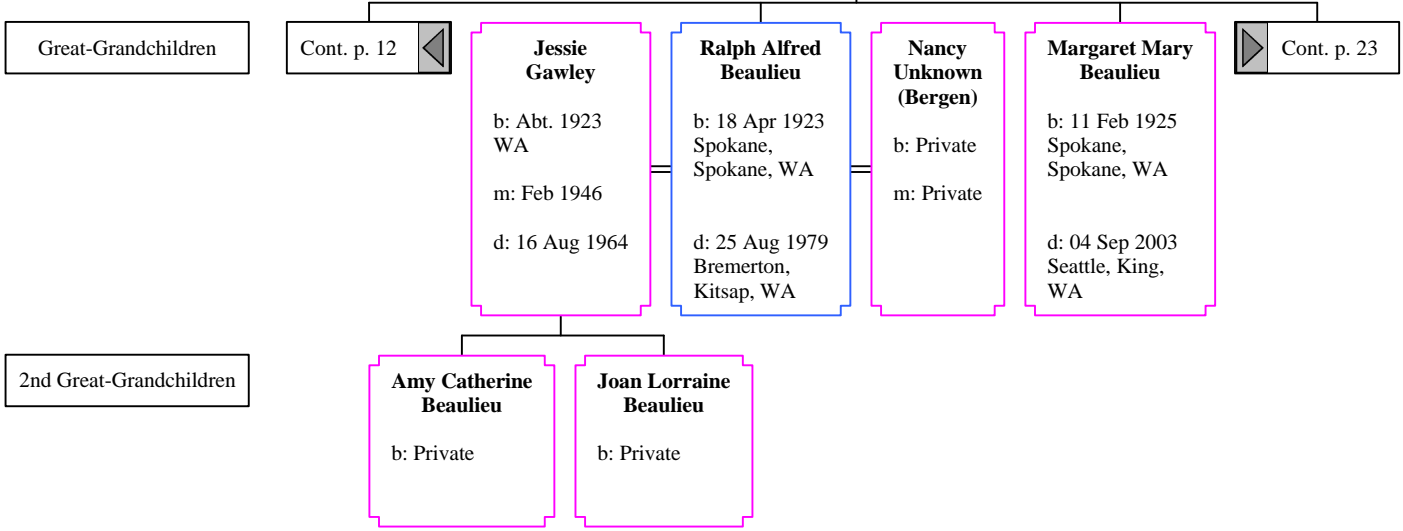

Descendants of Francois Beaulieu (15 of 31)

Henry Paul (Leopold) Beaulieu b: 14 May 1882 Rice Lake, Barron, WI d: 17 Jul 1964 Spokane, Spokane, WA	Josephine Catherine Anderson b: 21 Mar 1892 Moorhead, Clay, MN m: 21 Sep 1909 Sandpoint, Bonner, ID d: 08 Jun 1970 Spokane, Spokane, WA